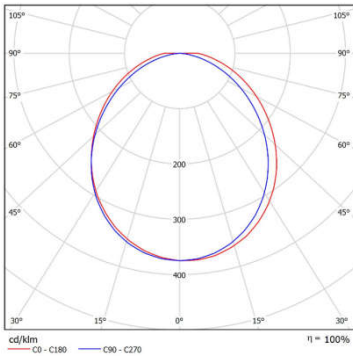

Mounting size ( unit: mm )

Wiring diagram

Light distribution curve

Application