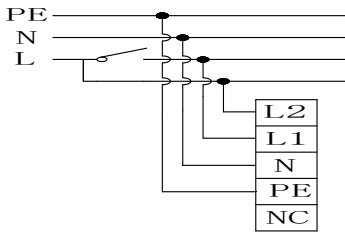

Mounting size ( unit: mm )

Wiring diagram

Light distribution curve

Application

### Specification

Operating voltage	AC100V-240V	Frequency	50Hz ~ 60Hz
Power consumption	50W	LED life	≥50,000hrs
Color temperature	5500K-6000K	color rendering index	Ra>70
Luminous flux	4000lm		
Working temperature	Emergency temperature : -40°C ~ +50°C	Relative humidity	10% - 95% (no coagulation)
		IP Protection	IP54
storage temperature	-40°C ~ +70°C	Material	Housing: PC Base: aluminium alloy
weight	2.2 KG		