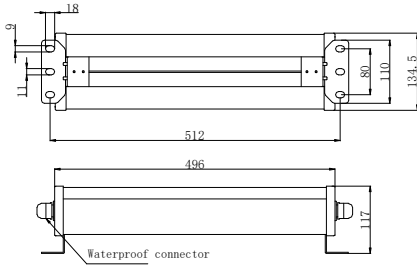

Mounting size ( unit: mm )

Wiring diagram

Light distribution curve

Application

### Specification

Operating voltage	AC100V-240V	Frequency	50Hz ~ 60Hz
Power consumption	50W	LED life	≥50,000hrs
Color temperature	5500K-6000K	color rendering index	Ra>70
Luminous flux	4000lm		
Working temperature	Emergency temperature : -40°C ~ +50°C	Relative humidity	10% - 95% (no coagulation)
		IP Protection	IP54
storage temperature	-40°C ~ +70°C	Material	Housing: PC Base: aluminium alloy
weight	2.2 KG		

### Operation and installation

- Check whether the power supply complies with rated voltage of the light.
- Secure the light on a smooth surface which has enough strength using M8 or M10 screws.
- With M25cable gland(other can be customized), connect the power through it.
- Power cable wiring diagram see left side